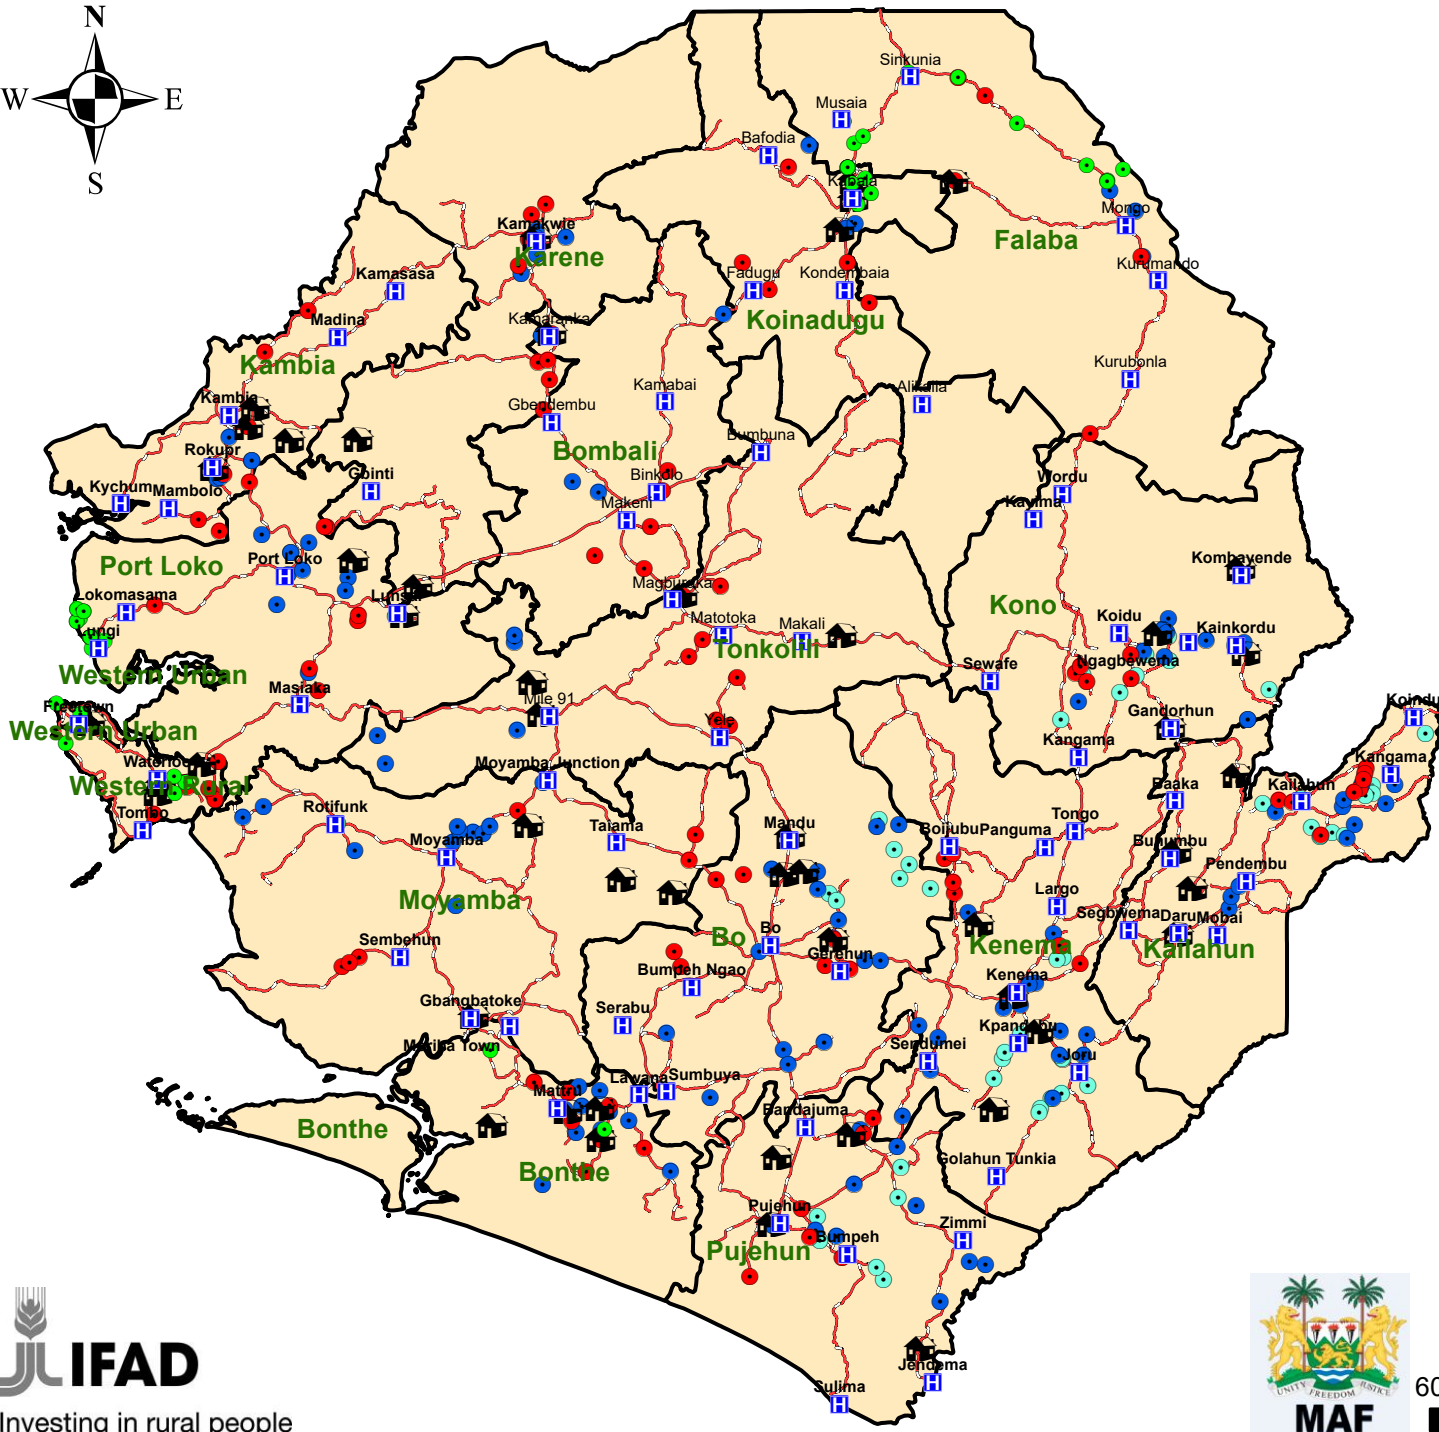

# AGRICULTURE VALUE CHAIN DEVELOPMENT PROJECT (AVDP) OPERATIONAL DISTRICTS

## LEGEND

- Major Town
- AVDP Vegetable Community Locations
- AVDP Transformed ABC Location
- AVDP Oil Palm Community Location
- AVDP IVS Community Location
- AVDP Cocoa Community Location
- Motorable Roads
- District Boundary